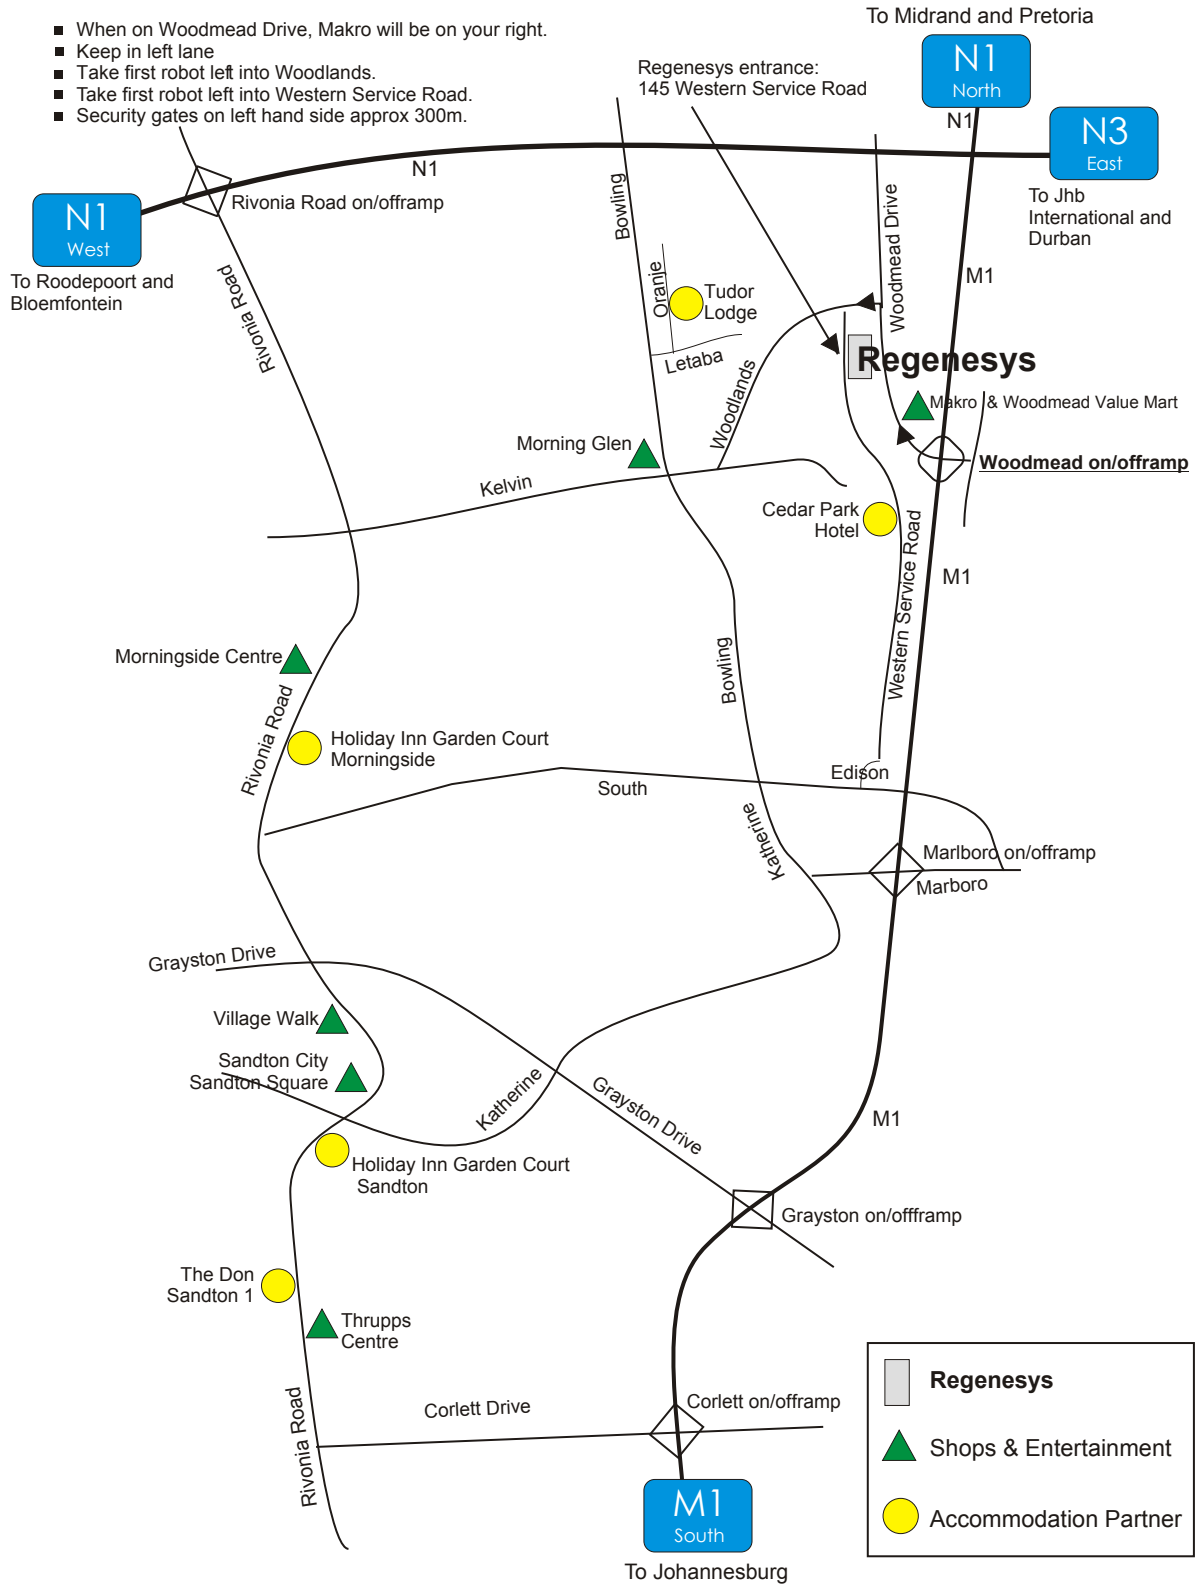

Directions

Regenesys: 145 Western Service Road, Woodmead.
Tel: 011 603 0300

On the **M1 North to Pretoria**, take the Woodmead offramp. The offramp joins Woodmead Drive.

On the **M1 South to Johannesburg**, take the Woodmead offramp. Cross over the highway, joining Woodmead Drive

- When on Woodmead Drive, Makro will be on your right.
- Keep in left lane
- Take first robot left into Woodlands.
- Take first robot left into Western Service Road.
- Security gates on left hand side approx 300m.

Directions

Course Enquiries: 011 603 0330
Switchboard: 011 603 0300
Facsimile: 011 603 0301
Email: info@regenesys.co.za
Website: www.regenesys.co.za/rspm

Regenesys
School of Public Management

Regenesys Management (Pty) Ltd
Jacaranda Place, Woodmead Business Park
145 Western Service Road
Woodmead, Sandton